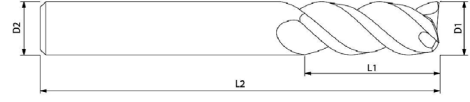

UZUN YÜKSEK PERFORMANS ALÜMİNYUM FREZE Z=3

ÜRÜN KODU	D1	L1	L2	D2	Z	FİYAT
KTU18003	3.0	20	75	3	3	19,76 €
KTU18004	4.0	20	75	4	3	21,61 €
KTU18005	5.0	25	75	5	3	23,44 €
KTU18006	6.0	30	75	6	3	24,64 €
KTU18008	8.0	30	75	8	3	33,81 €
KTU18M003	3.0	20	100	3	3	26,21 €
KTU18M004	4.0	20	100	4	3	28,64 €
KTU18M005	5.0	25	100	5	3	32,73 €
KTU18M006	6.0	30	100	6	3	33,56 €
KTU18M008	8.0	30	100	8	3	45,24 €
KTU18M100	10	45	100	10	3	58,21 €
KTU18M120	12	45	100	12	3	77,07 €
KTU18M140	14	45	100	14	3	114,79 €
KTU18M160	16	45	100	16	3	117,79 €
KTU18M180	18	45	100	18	3	190,64 €
KTU18M200	20	45	100	20	3	191,13 €