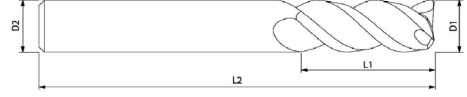

UZUN KÖŞE RADIUS ALÜMİNYUM FREZE Z=2-3

ÜRÜN KODU	D1	L1	L2	D2	Z	R	FİYAT
KTU12003R05	3.0	20	75	3	2-3	R0.5	18,06 €
KTU12003R1	3.0	20	75	3	2-3	R1.0	18,06 €
KTU12004R05	4.0	20	75	4	2-3	R0.5	19,60 €
KTU12004R1	4.0	20	75	4	2-3	R1.0	19,60 €
KTU12005R05	5.0	25	75	5	2-3	R0.5	22,11 €
KTU12005R1	5.0	25	75	5	2-3	R1.0	22,11 €
KTU12006R05	6.0	30	75	6	2-3	R0.5	22,66 €
KTU12006R1	6.0	30	75	6	2-3	R1.0	22,66 €
KTU12008R05	8.0	30	75	8	2-3	R0.5	32,77 €
KTU12100R1	8.0	30	75	8	2-3	R1.0	32,77 €
KTU12M003R05	3.0	20	100	3	2-3	R0.5	23,43 €
KTU12M003R1	3.0	20	100	3	2-3	R1.0	23,43 €
KTU12M004R05	4.0	20	100	4	2-3	R0.5	25,46 €
KTU12M004R1	4.0	20	100	4	2-3	R1.0	25,46 €
KTU12M005R05	5.0	25	100	5	2-3	R0.5	28,83 €
KTU12M005R1	5.0	25	100	5	2-3	R1.0	28,83 €
KTU12M006R05	6.0	30	100	6	2-3	R0.5	29,57 €
KTU12M006R1	6.0	30	100	6	2-3	R1.0	29,57 €
KTU12M008R05	8.0	30	100	8	2-3	R0.5	43,06 €
KTU12M008R1	8.0	30	100	8	2-3	R1.0	43,06 €
KTU12M100R0.5	10	45	100	10	2-3	R0.5	54,89 €
KTU12M100R1	10	45	100	10	2-3	R1.0	54,89 €
KTU12M120R05	12	45	100	12	2-3	R0.5	72,17 €
KTU12M120R1	12	45	100	12	2-3	R1.0	72,17 €
KTU12M140R05	14	45	100	14	2-3	R0.5	121,06 €
KTU12M140R1	14	45	100	14	2-3	R1.0	121,06 €
KTU12M160R05	16	45	100	16	2-4	R0.5	124,20 €
KTU12M160R1	16	45	100	16	2-3	R1.0	124,20 €
KTU12M180R05	18	45	100	18	2-4	R0.5	200,09 €
KTU12M180R1	18	45	100	18	2-3	R1.0	200,09 €
KTU12M200R05	20	45	100	20	2-3	R0.5	218,23 €
KTU12M200R1	20	45	100	20	2-3	R1.0	218,23 €
KTU12ML008R05	8.0	45	150	8	2-3	R.05	59,44 €
KTU12ML008R1	8.0	45	150	8	2-3	R1.0	59,44 €
KTU12ML100R05	10	45	150	10	2-3	R0.5	76,11 €
KTU12ML100R1	10	45	150	10	2-3	R1.0	76,11 €