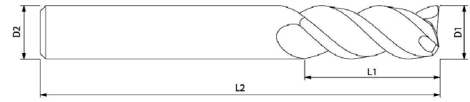

ÜRÜN KODU	D1	L1	L2	D2	Z	R	FİYAT

KTU12ML120R05	12	45	150	12	2-3	R0.5	100,19 €
KTU12ML120R1	12	45	150	12	2-3	R1.0	100,19 €
KTU12ML140R05	14	45	150	14	2-3	R0.5	168,64 €
KTU12ML140R1	14	45	150	14	2-3	R1.0	168,64 €
KTU12ML160R05	16	45	150	16	2-3	R0.5	172,99 €
KTU12ML160R1	16	45	150	16	2-3	R1.0	172,99 €
KTU12ML180R05	18	45	150	18	2-3	R0.5	279,31 €
KTU12ML180R1	18	45	150	18	2-3	R1.0	279,31 €
KTU12ML200R05	20	45	150	20	2-3	R0.5	288,56 €
KTU12ML200R1	20	45	150	20	2-3	R1.0	288,56 €

YÜKSEK PERFORMANSLI ALÜMİNYUM FREZE Z=3

ÜRÜN KODU	D1	L1	L2	D2	Z	FİYAT

KT18003	3.0	12	50	3	3	13,36 €
KT18004	4.0	14	51	4	3	14,59 €
KT18005	5.0	16	51	5	3	16,59 €
KT18006	6.0	19	58	6	3	18,41 €
KT18007	7.0	20	64	7	3	28,73 €
KT18008	8.0	20	64	8	3	28,73 €
KT18009	9.0	21	73	9	3	42,04 €
KT18100	10	21	73	10	3	42,04 €
KT18110	11	25	84	11	3	64,01 €
KT18120	12	25	84	12	3	64,01 €
KT18130	13	32	84	13	3	95,10 €
KT18140	14	32	84	14	3	95,10 €
KT18150	15	32	93	15	3	108,36 €
KT18160	16	32	93	16	3	108,36 €
KT18180	18	35	93	18	3	175,47 €